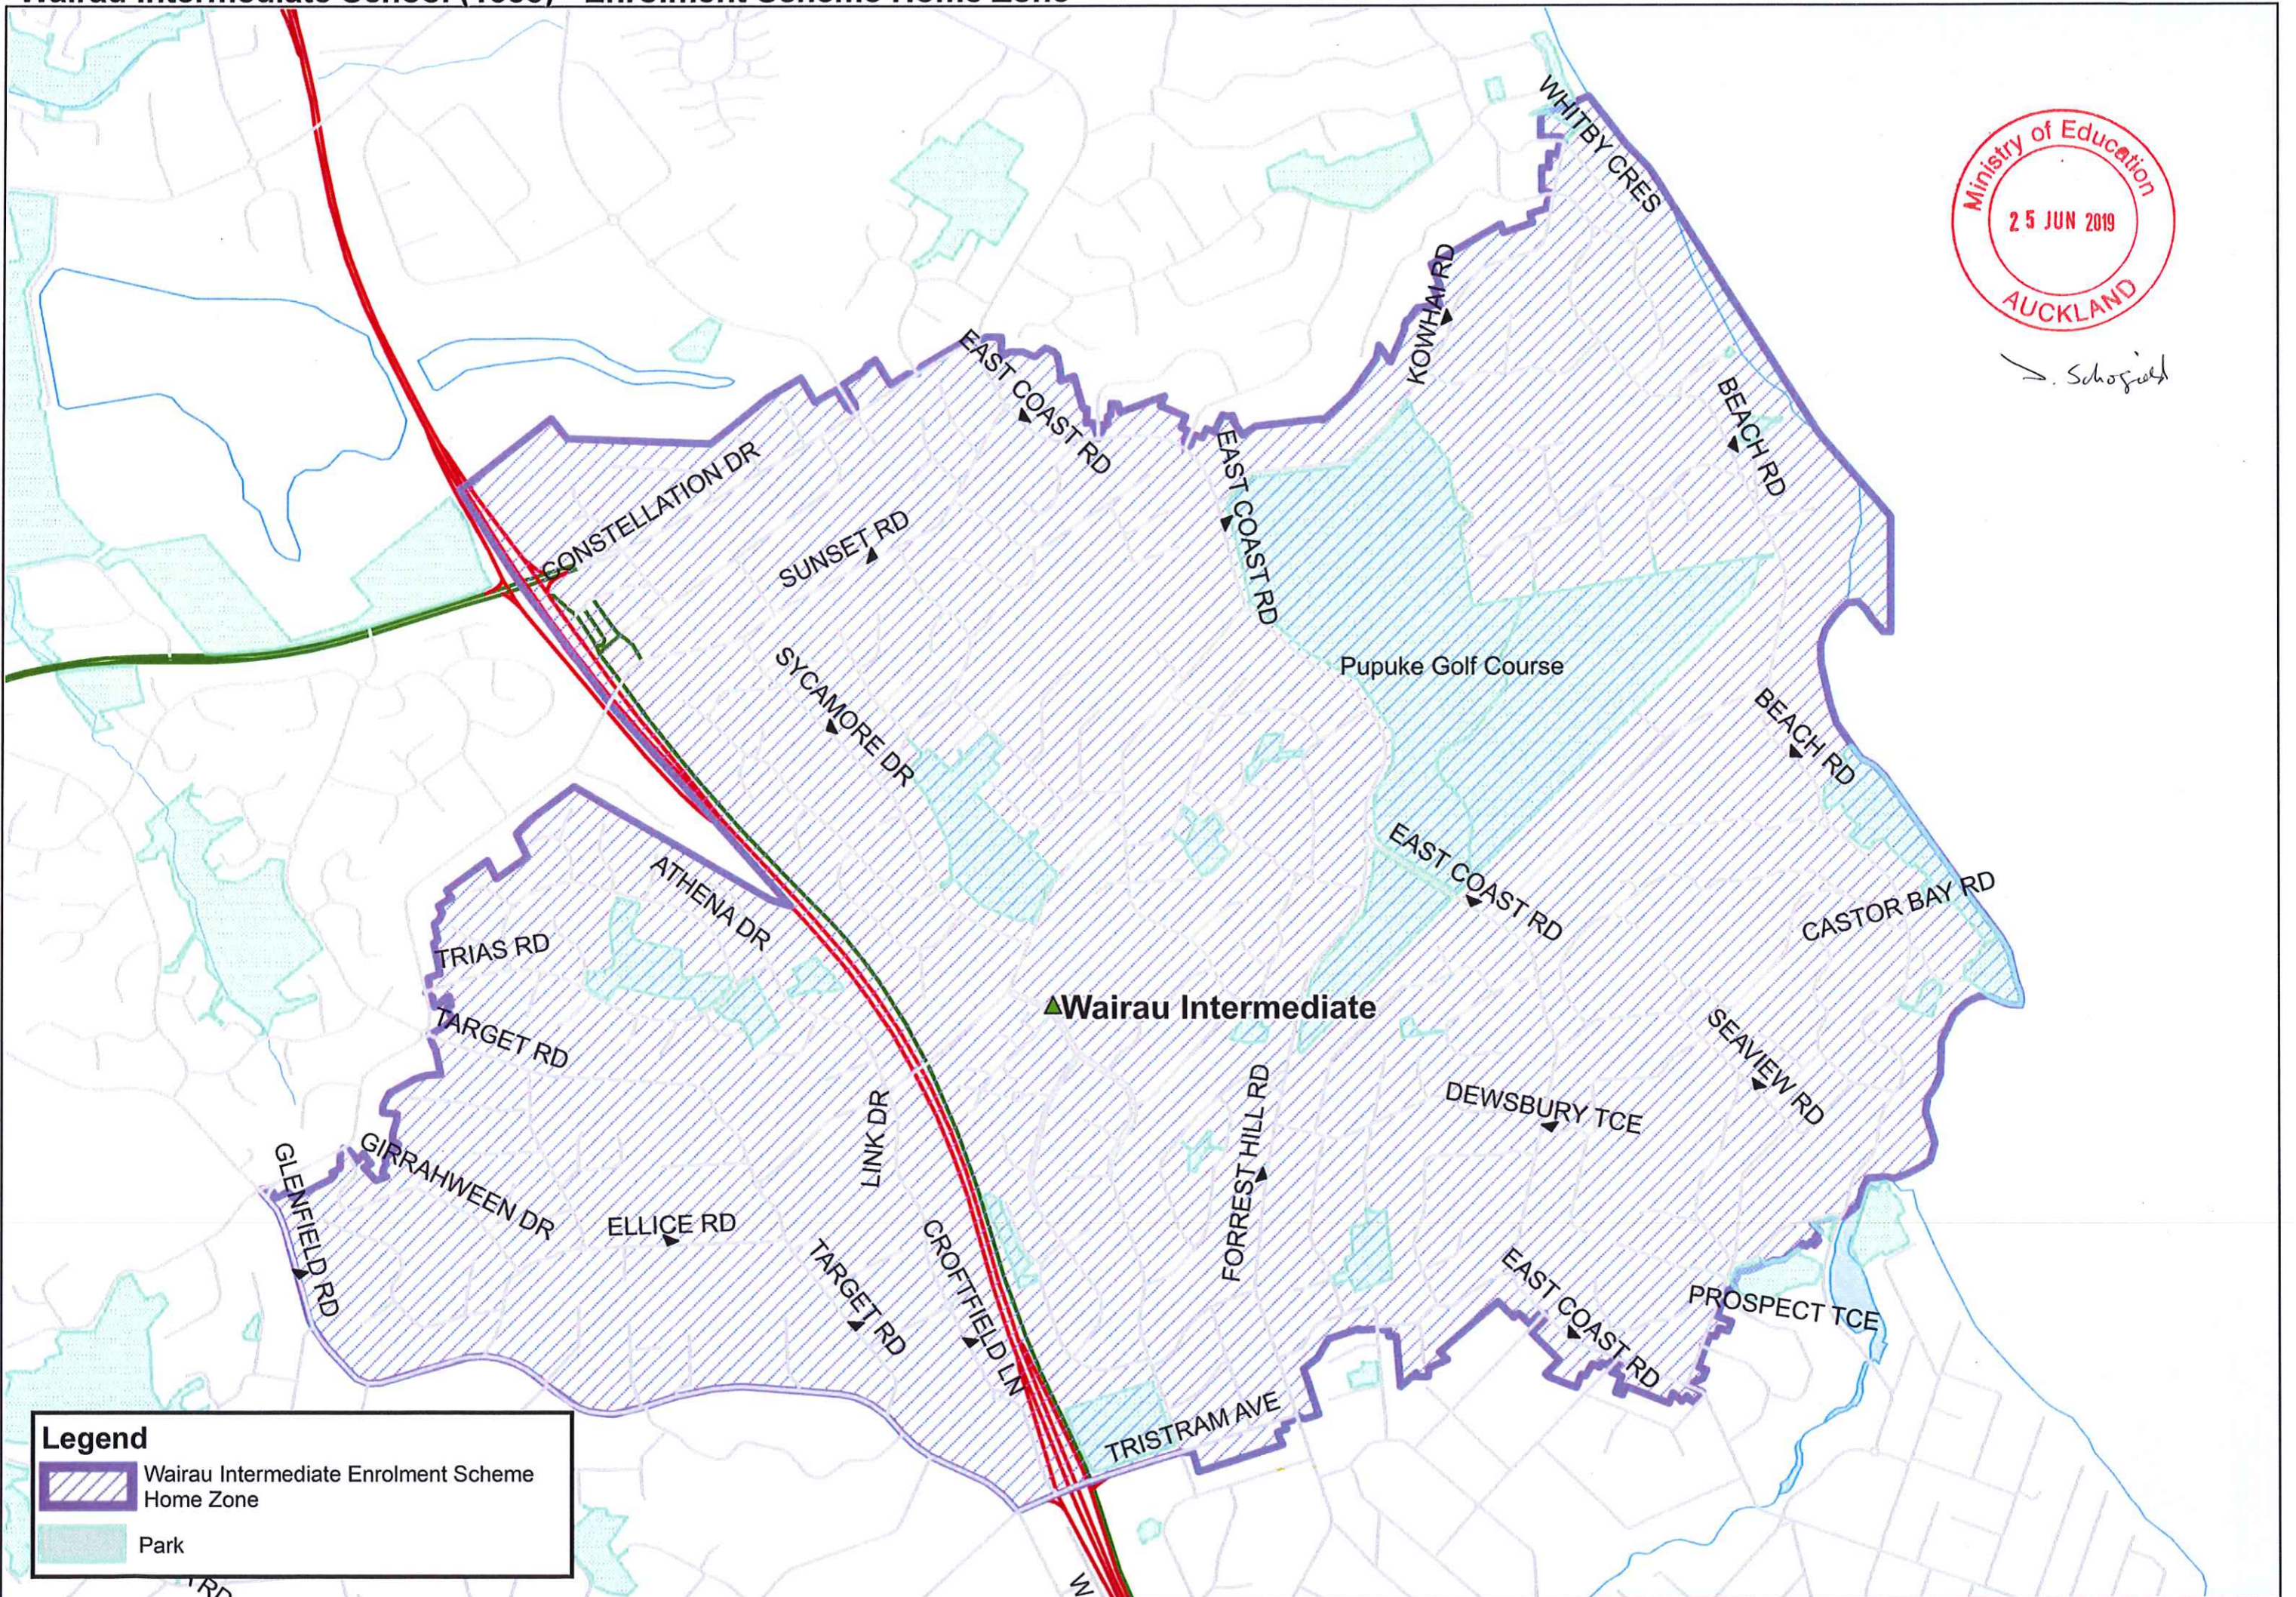

Wairau Intermediate School (1555) - Enrolment Scheme Home Zone

Schofield

Legend

-  Wairau Intermediate Enrolment Scheme Home Zone
-  Park